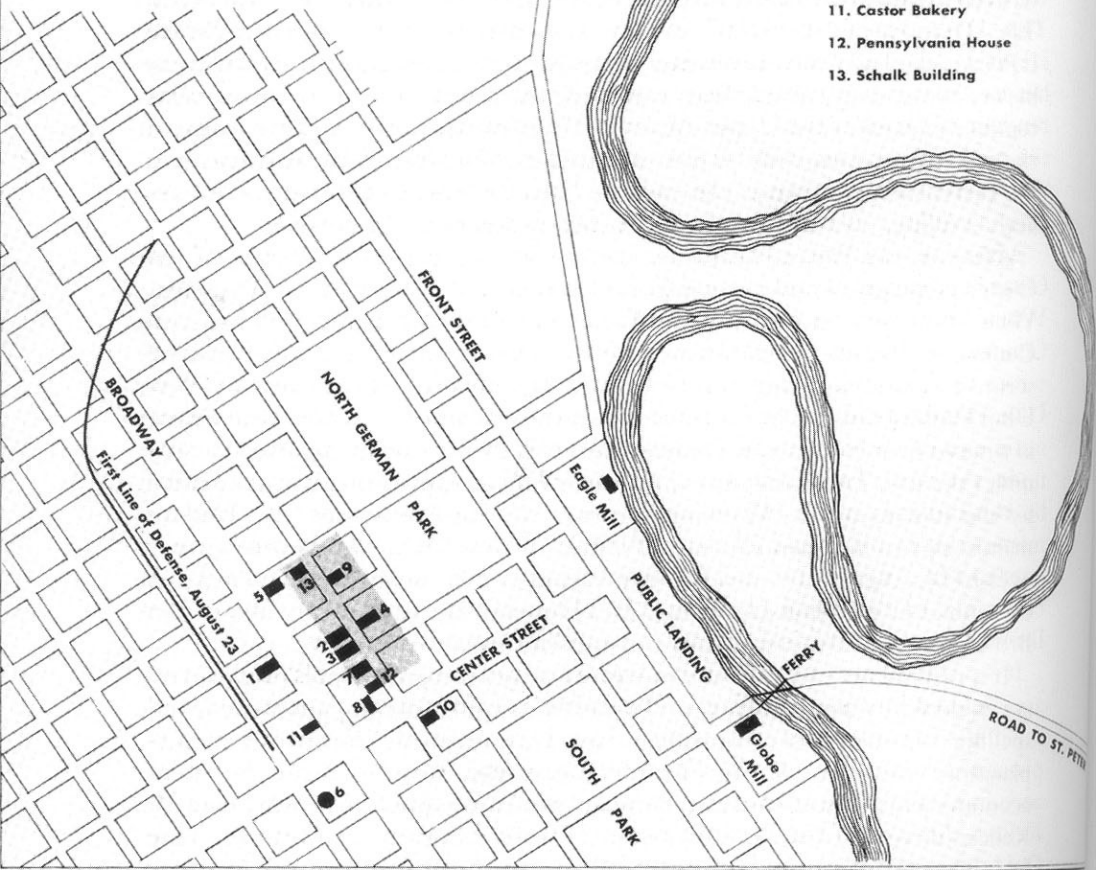

New Ulm, 1862 Area of Battle

Barricaded Area 

N

FERRY

ROAD TO FT. RIDGELY

BUILDINGS

1. Post Office
2. Dacotah House
3. Flandrau's Headquarters
4. Erd Building
5. Rehfeld House
6. Windmill
7. Robert's Store
8. Flick Building
9. Gross Hotel
10. Kiesling Shop
11. Castor Bakery
12. Pennsylvania House
13. Schalk Building

ROAD TO ST. PETER